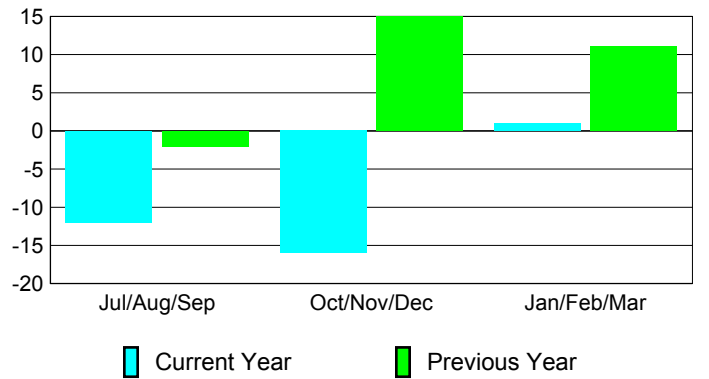

Club Results 2009-2010

Goal, New, Dropped, Gain/Loss

MEMBERSHIP

**Membership Results
2009-2010**

**Membership
2008-2009**

Month	Net Memb Goal	Actual New Memb	Actual Dropped Memb	Gain/Loss of Memb	Gain/Loss of Memb
Jul/Aug/Sep	0	21	-33	-12	-2
Oct/Nov/Dec	0	12	-28	-16	15
Jan/Feb/Mar	0	24	-23	1	11
Totals	0	57	-84	-27	24

Membership Results 2009-2010

Goal, New, Dropped, Gain/Loss

Comparison of Club Gain/Loss

Current Year Compared to the Previous Year

Comparison of Membership Gain/Loss

Current Year Compared to the Previous Year

YTD Status Quo Clubs 2009-2010

Status Quo Clubs Compared to Status Quo Members

Gender Comparison 2009-2010

Jul/Aug/Sep

Oct/Nov/Dec

Jan/Feb/Mar

Male

Female