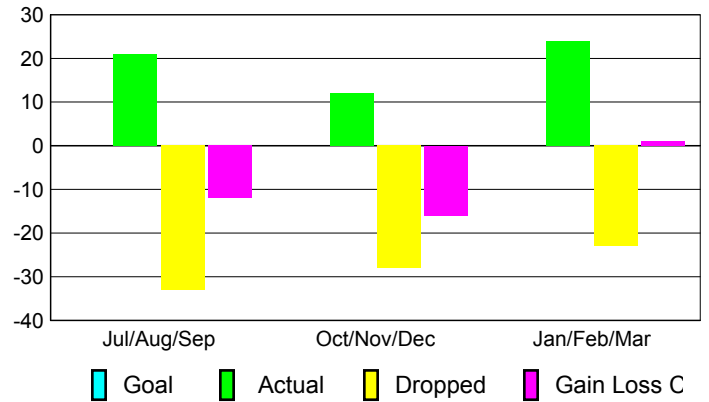

Club Results 2009-2010

Goal, New, Dropped, Gain/Loss

MEMBERSHIP

**Membership Results
2009-2010**

**Membership
2008-2009**

Month	Net Memb Goal	Actual New Memb	Actual Dropped Memb	Gain/Loss of Memb	Gain/Loss of Memb
Jul/Aug/Sep	0	21	-33	-12	-2
Oct/Nov/Dec	0	12	-28	-16	15
Jan/Feb/Mar	0	24	-23	1	11
Totals	0	57	-84	-27	24

Membership Results 2009-2010

Goal, New, Dropped, Gain/Loss

Comparison of Club Gain/Loss

Current Year Compared to the Previous Year

Comparison of Membership Gain/Loss

Current Year Compared to the Previous Year